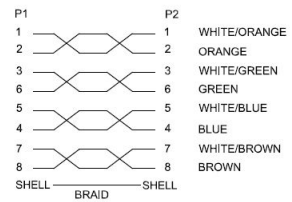

Cat.6 patch cable PREMIUM quality S/FTP (PiMF) black 50m

Product number B6-BK-500

Length 50000mm

Product description

Cat.6 patch cable PREMIUM quality S/FTP (PiMF) black 50m

Key Features

- Cat.6 network cable | patch cable | ethernet cable
- High Quality:
- stranded 27AWG with 250MHz performance
- S/FTP & PiMF
- PiMF: pairs in metal foil to further enhance EMI interference
- 2x RJ45 (8P8C)
- plugs with latch protection
- red coloured RJ45 plug (front) for the quick identification of CAT.6
- full copper wires
- with length indication on both plugs
- 1:1 pin assignment according to EIA/TIA 568B
- molded assemblies with great strain relief properties

More images

Angabe der Kabellänge
Indicator of cable length

ABBILDUNG ÄHNLICH
IMAGE SIMILAR

S/FTP PiMF AWG27 CU

RJ45

RJ45