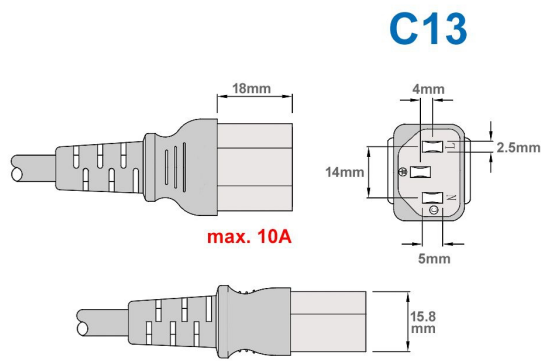

BLUE power cord for Continental Europe CEE 7/7 E+F to C13 180cm

Product number CK3-EU-020-BE

Length 1800mm

Product description

Blue power cord for Europe (e.g. Germany and France), 1.8m, VDE, 3G x 0,75mm², CEE 7/7 E+F 90° angled, straight power plug (IEC)

More images

C13 

parts
data