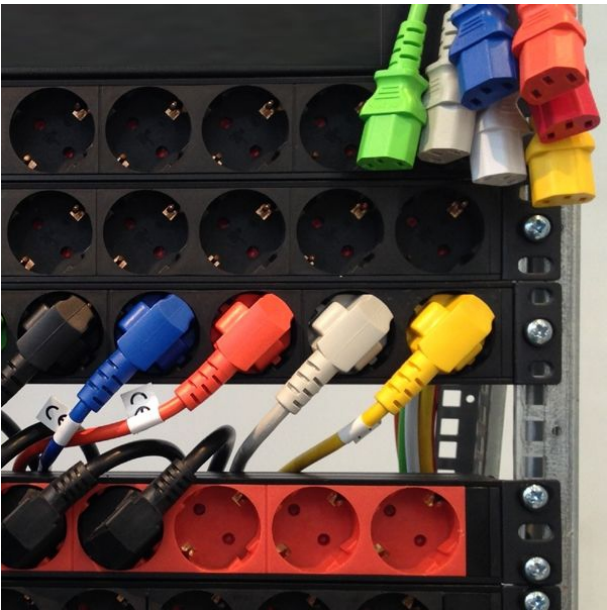

BLUE power cord for Continental Europe CEE 7/7 E+F to C13 180cm

Product number CK3-EU-020-BE

Length 1800mm

Product description

Blue power cord for Europe (e.g. Germany and France), 1.8m, VDE, 3G x 0,75mm², CEE 7/7 E+F 90° angled, straight power plug (IEC)

More images

C13 

parts
data