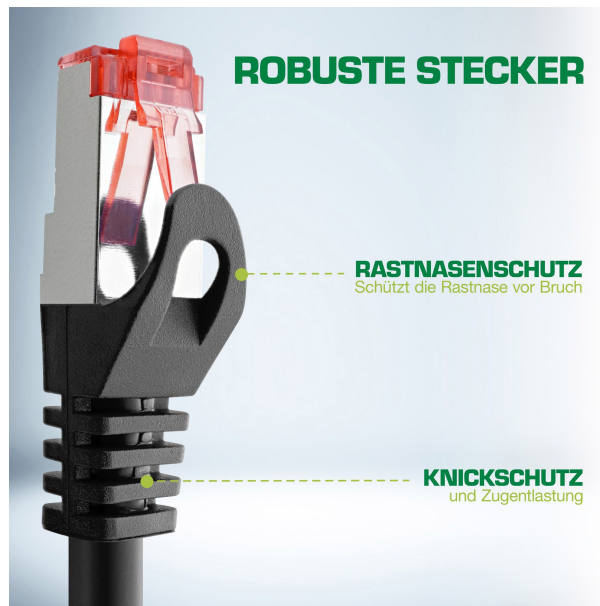

Cat.6 patch cable PREMIUM quality S/FTP (PiMF) yellow 3m

Product number B6-YW-030

Length 3000mm

Product description

Cat.6 patch cable PREMIUM quality S/FTP (PiMF) yellow 3m

Key Features

- Cat.6 network cable | patch cable | ethernet cable
- High Quality
- stranded 27AWG with 250MHz performance
- S/FTP & PiMF
- PiMF: pairs in metal foil to further enhance EMI interference
- 2x RJ45 (8P8C)
- plugs with latch protection
- red coloured RJ45 plug (front) for the quick identification of CAT.6
- full copper wires
- with length indication on both plugs
- 1:1 pin assignment according to EIA/TIA 568B
- molded assemblies with great strain relief properties

More images

TWISTED PAIR PATCHKABEL

MIT LÄNGENANGABE

POWER OVER ETHERNET
Stromübertragung bis zum Poe++
Standard mit über 60 Watt

100% KUPFER
Hohe Verarbeitungsqualität mit
massiven AWG 27 Vollkuper-Litzen