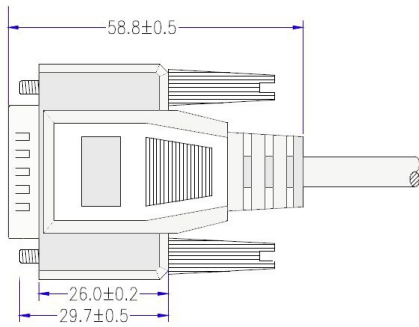

More images