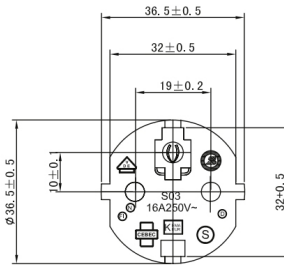

More images

CEE 7/7 E+F