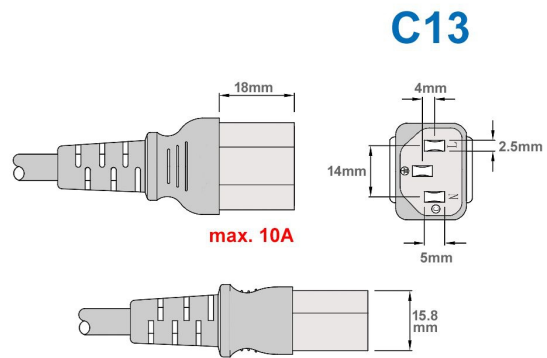

Power cord for Continental Europe CEE 7/7 E+F to C13 1.5mm² 180cm

Product number CK3-EU-018-G

Length 1800mm

Product description

Power cord for Europe (e.g. Germany and France), 1.8m, VDE, 3G x 1,5mm², CEE 7/7 E+F 90° angled, straight power plug (IEC), black

More images

parts data

CE

parts data

C13 

Querschnitt
1,5mm²

EU

DE

TR

1,5mm²

C13 

parts data

C13 