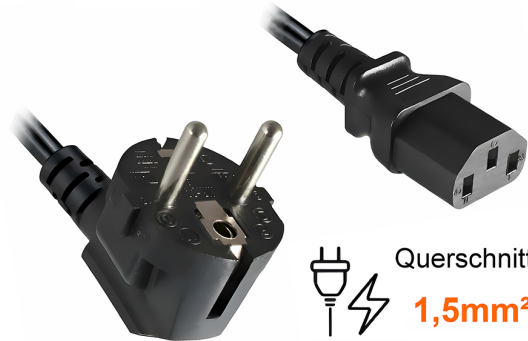

Power cord for Continental Europe CEE 7/7 E+F to C13 1.5mm² 180cm

Product number CK3-EU-018-G

Length 1800mm

Product description

Power cord for Europe (e.g. Germany and France), 1.8m, VDE, 3G x 1,5mm², CEE 7/7 E+F 90° angled, straight power plug (IEC), black

More images

parts data

CE

parts data

C13 

Querschnitt
1,5mm²

EU

DE