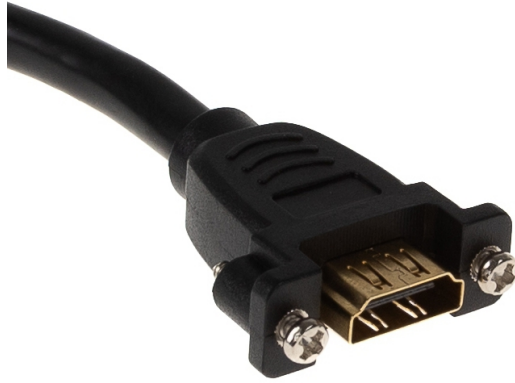

More images