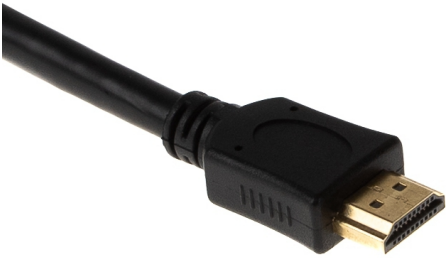

More images