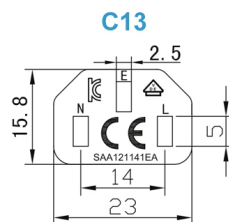

# Power cord EUROPE with C13 angled LEFT 5m

Product number CK3-L-50

Length 5000mm

## Product description

Power cord for Europe (e.g. Germany and France), 5m, VDE, 3G x 1mm<sup>2</sup>, both plugs 90° angled (LEFT), IEC 60320, w/C13, black

---

## More images

90°

90°

C13 90°

CEE 7/7 E+F

90°  
links  
left / à gauche