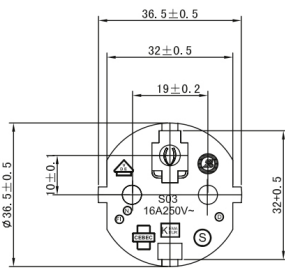

## Product description

Power cord for Europe (e.g. Germany and France), 5m, VDE, 3G x 1mm<sup>2</sup>, both plugs 90° angled (LEFT), IEC 60320, w/C13, black

---

## More images

90°

90°

C13 90°

CEE 7/7 E+F

90°  
links  
left / à gauche