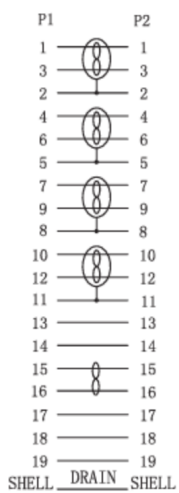

HDMI extension cable A male-female 19pin 1m

Product number CH-XA-010

Length 1000mm

Product description

HDMI extension cable 1m, gold plated contacts, 19pin HDMI male (A) to 19pin HDMI female (A), black, for digital video and audio signals

Technical data

- HDMI extension cable High-Speed
- Length: 1m
- Connection 1: HDMI A plug, 19-pin, male
- Connection 2: HDMI A socket, 19-pin, female
- gold-plated contacts
- copper cores with AWG 28
- Twisted pair cable construction for best signal quality
- High-density three-layer shielding for best quality
- 1920x1080 @60Hz (Display, HDTV)
- moulded plug and socket with strain relief
- Type: HDMI 1.3
- Colour: black
- Outer diameter: 7.3 mm
- Customs tariff number: 85444290
- Transmits HD video and audio signals
- Assignment 1 to 1 (all 19 contacts)
- CE, WEEE, RoHS compliant (EU environmental protection regulations)

More images

PINOUT

HDMI A male

HDMI A female