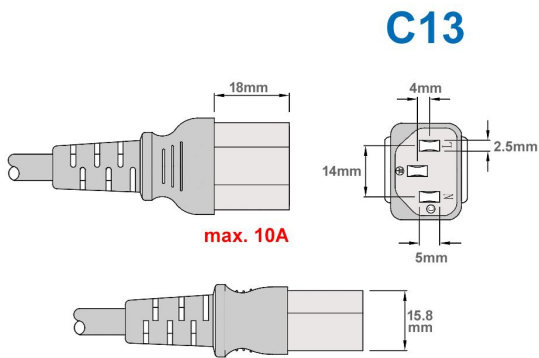

More images