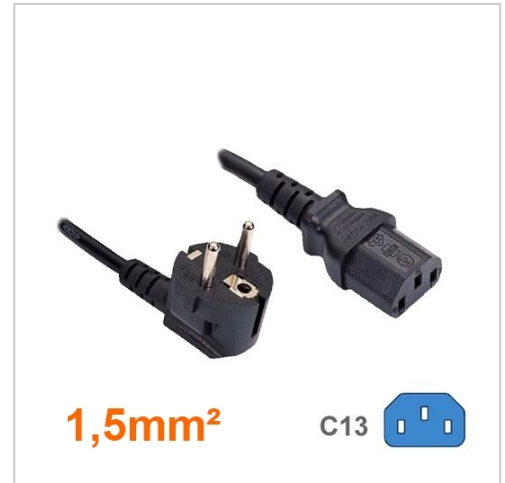

Power cord C13 for Continental Europe CEE 7/7 E+F 90° to C13 10m

Product number CK3-EU-100

Length 10000mm

Product description

Power cord for Europe (e.g. Germany), 10 m, VDE, CEE 7/7 E+F 90° angled, straight power plug (IEC 60320, w/C13), 3G x 1.5mm², black

Details

- Connectors: E+F 90° angled to C13
- Colour: black
- Length: 10.00m
- X section: **3 x 1.5mm²**
- VDE
- RoHS compliant

Countries

Afghanistan, Algeria, Andorra, Austria, Belgium, Bosnia-Herzegovina, Bulgaria, Croatia, Czech Republic, Estonia, Finland, France, Germany, Greece, Hungary, Iceland, Indonesia, Latvia, Lithuania, Luxembourg, Macedonia, Moldavia, Monaco, Montenegro, Morocco, Netherlands, Norway, Poland, Portugal, Romania, Russia, Serbia, Slovakia, Slovenia, Spain, South Korea, Sweden, Tunisia, Ukraine

There is no official standard in Syria and Turkey, the Schuko connector is in general use.

Plug type E+F CEE-7/7-System

Two safety feature systems are incorporated in the Schuko plug so that grounding (earthing) functions through the flanges on the circumference of the plug or through an earth pin (French system).

Connector type C13

The appliance coupler IEC 60320-C13 is used to connect equipment that doesn't produce excessive heat when in use. The maximum pin temperature should not exceed 70°C and the maximum current is 10A.