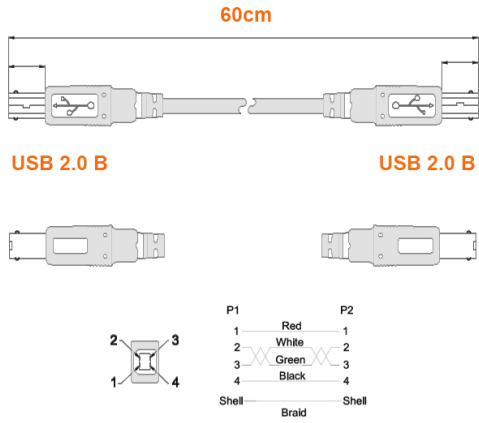

More images

2x USB 2.0 B