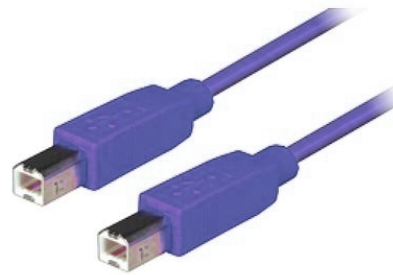

More images

2x USB 2.0 B