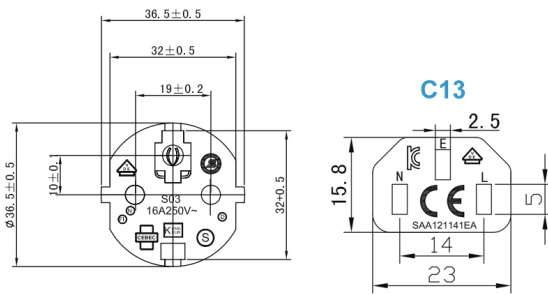

More images

CEE 7/7 E+F