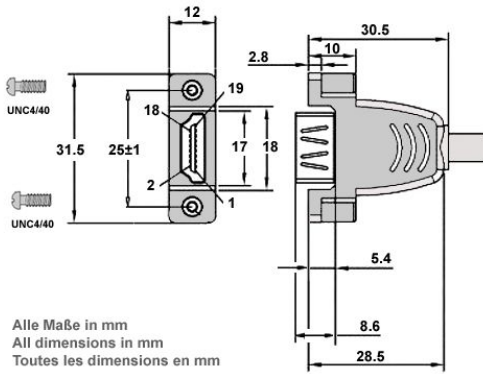

More images

HDMI A weiblich / female / femelle