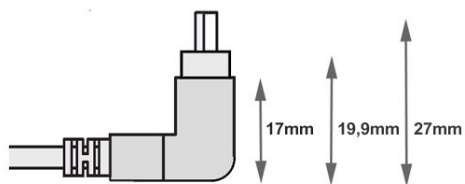

USB 2.0 cable, plug A to Mini B ANGLED DOWN, 180cm

Product number ANG-D-018

Length 1800mm

Product description

USB 2.0 cable with angled Mini B plug, ANGLE DOWN, A male (straight) to Mini B male 90°, length 1.8m

Key features

- USB 2.0 angled cable MINI B
- Connection 1: USB 2.0 A plug straight (male)
- Connection 2: USB 2.0 MINI B plug angled 90° DOWN (male)
- Double shielding with foil shield + braided shield
- Twisted pair data cables (green and white), 'twisted pair'
- USB 2.0 compatible + downward compatible to USB 1.1
- Suitable for 480 MBit/s (high speed), 12 MBit/s (full speed) and 1.5 MBit/s (low speed)
- Angled DOWN means: 90° angle to the wide side of the MINI B connector
- Application: Connection of USB 2.0 devices such as USB hubs, card readers, digital cameras, etc. to the PC
- Colour: black
- Customs tariff n°: 85444290

More images

90°

Trapezform 

USB Mini B

90° nach oben gewinkelt
angled up
vers le haut

90° nach unten gewinkelt
angled down
vers le bas