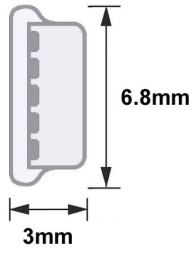

USB 2.0 cable, plug A to Mini B ANGLED DOWN, 180cm

Product number ANG-D-018

Length 1800mm

Product description

USB 2.0 cable with angled Mini B plug, ANGLE DOWN, A male (straight) to Mini B male 90°, length 1.8m

Key features

- USB 2.0 angled cable MINI B
- Connection 1: USB 2.0 A plug straight (male)
- Connection 2: USB 2.0 MINI B plug angled 90° DOWN (male)
- Double shielding with foil shield + braided shield
- Twisted pair data cables (green and white), 'twisted pair'
- USB 2.0 compatible + downward compatible to USB 1.1
- Suitable for 480 MBit/s (high speed), 12 MBit/s (full speed) and 1.5 MBit/s (low speed)
- Angled DOWN means: 90° angle to the wide side of the MINI B connector
- Application: Connection of USB 2.0 devices such as USB hubs, card readers, digital cameras, etc. to the PC
- Colour: black
- Customs tariff n°: 85444290

More images

90°

Trapezform 

USB Mini B

90° nach oben gewinkelt
angled up
vers le haut

90° nach unten gewinkelt
angled down
vers le bas