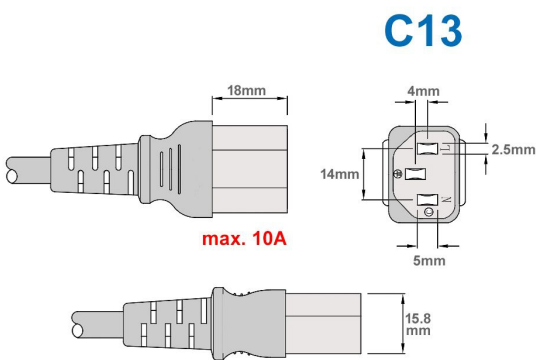

YELLOW power cord for Continental Europe CEE 7/7 E+F to C13 5m

Product number CK3-EU-050-YW

Length 5000mm

Product description

Yellow power cord for Europe (e.g. Germany and France), 5m, VDE, 3G x 1mm², CEE 7/7 E+F 90° angled, straight C13 power plug (IEC)

More images

parts data