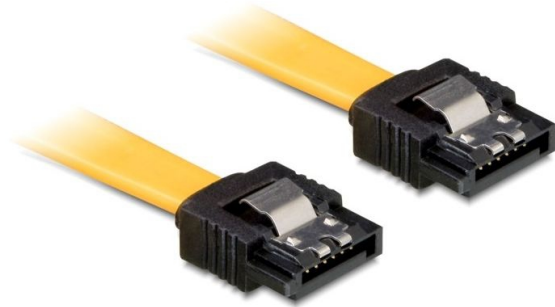

More images