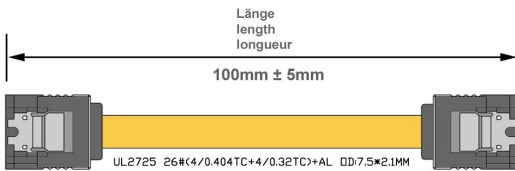

More images