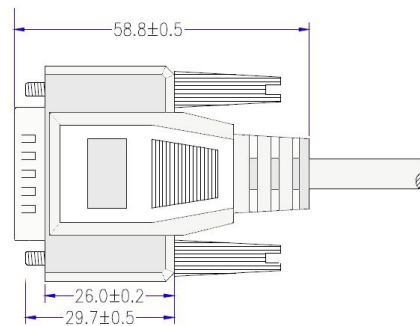

## Technical data

- 15-pin data cable male/female
- also called X.21 cable (X21)
- plugs: DB15 male to DB15 female
- with long screws on both sides
- screw type UNC 4-40
- moulded high quality plugs
- gold-plated contacts
- shielded (aluminium foil shield)
- cable outer diameter approx. 6mm
- all 15 contacts connected 1-to-1
- colour: grey
- 15x AWG 28 (CU)
- substitute areas: metrology, optical industry, automotive, automotive measuring instruments, automation
- CE, WEEE, RoHS compliant

More images

**D-Sub15 m**

**DSub-15 f**

BROWN	1	—————	1
RED	2	—————	2
ORANGE	3	—————	3
PINK	4	—————	4
YELLOW	5	—————	5
GREEN	6	—————	6
LIGHT GREEN	7	—————	7
BLUE	8	—————	8
LIGHT BLUE	9	—————	9
PURPLE	10	—————	10
GREY	11	—————	11
WHITE	12	—————	12
BLACK	13	—————	13
BROWN/BLACK	14	—————	14
RED/BLACK	15	—————	15
SHIELD		—————	SHIELD

**AWG28**

DSub15 männlich  
DB15 male  
DB15 mäle

DSub15 weiblich  
DB15 female  
DB15 femelle