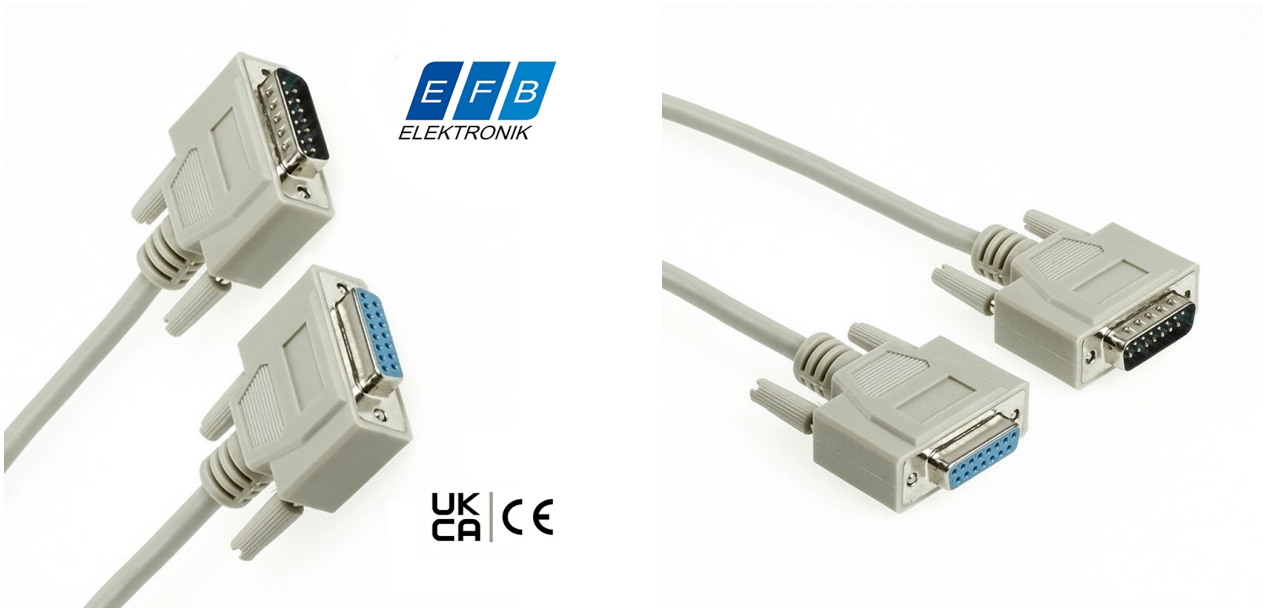

More images

D-Sub15 m

DSub-15 f

BROWN	1	—————	1
RED	2	—————	2
ORANGE	3	—————	3
PINK	4	—————	4
YELLOW	5	—————	5
GREEN	6	—————	6
LIGHT GREEN	7	—————	7
BLUE	8	—————	8
LIGHT BLUE	9	—————	9
PURPLE	10	—————	10
GREY	11	—————	11
WHITE	12	—————	12
BLACK	13	—————	13
BROWN/BLACK	14	—————	14
RED/BLACK	15	—————	15
SHIELD		—————	SHIELD

AWG28