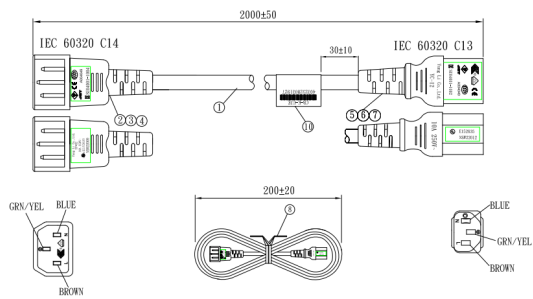

# Power cord extension C13 to C14 3x1mm<sup>2</sup> multi-approvals 2m

**Product number** CKVL-020-V2

**Length** 2000mm

## Product description

Power cord extension, 2m, standard power plug (female) to standard power plug (male), C13 to C14, international useable: VDE ENEC 10/UL, PSE, SAA, CCC, KTL, 3 x 1mm<sup>2</sup>, VDE

## More images

Multiple Approvals  
Mehrere Zulassungen

3 x 1mm<sup>2</sup>  
AWG 18

C14

C13