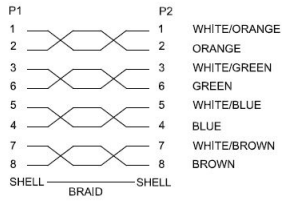

Cat.6 patch cable PREMIUM quality S/FTP (PiMF) black 15m

Product number B6-BK-150

Length 15000mm

Product description

Cat.6 patch cable PREMIUM quality S/FTP (PiMF) black 15m

Key Features

- Cat.6 network cable | patch cable | ethernet cable
- High Quality:
- stranded 27AWG with 250MHz performance
- S/FTP & PiMF
- PiMF: pairs in metal foil to further enhance EMI interference
- 2x RJ45 (8P8C)
- plugs with latch protection
- red coloured RJ45 plug (front) for the quick identification of CAT.6
- full copper wires
- with length indication on both plugs
- 1:1 pin assignment according to EIA/TIA 568B
- molded assemblies with great strain relief properties

More images

S/FTP PiMF AWG27 CU

RJ45

RJ45

Angabe der Kabellänge
Indicator of cable length

ABBILDUNG ÄHNLICH
IMAGE SIMILAR