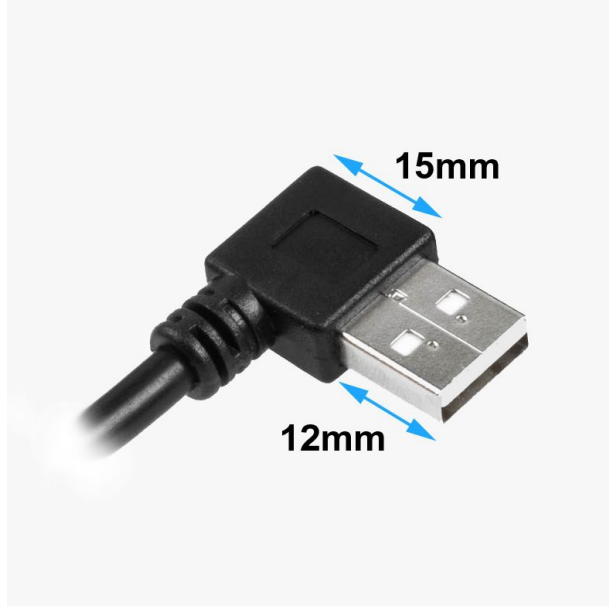

More images