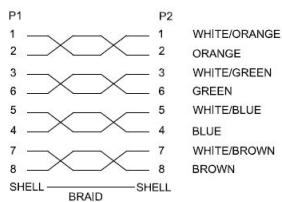

More images

S/FTP PiMF AWG27 CU

RJ45

RJ45