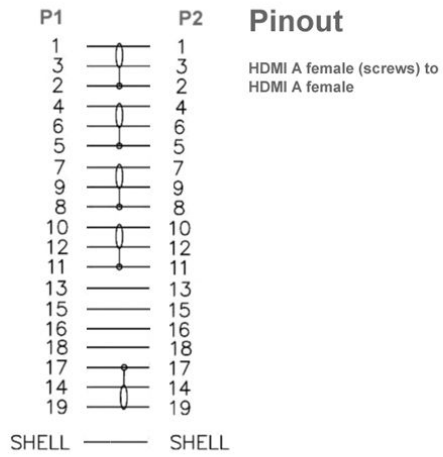

HDMI mounting cable 2x HDMI A female short cable 20cm

Product number HX-M-HDMI-20

Length 200mm

Product description

HDMI mounting cable (feedthrough), 2x HDMI female, with short cable 20cm, screws included, compatible with HDMI High Speed with Ethernet

More images

HDMI

HDMI A weiblich / female / femelle

HDMI