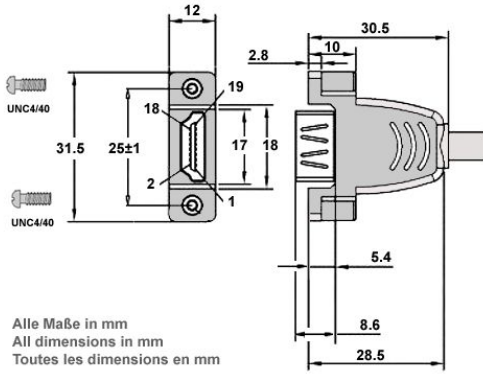

HDMI mounting cable 2x HDMI A female short cable 20cm

Product number HX-M-HDMI-20

Length 200mm

Product description

HDMI mounting cable (feedthrough), 2x HDMI female, with short cable 20cm, screws included, compatible with HDMI High Speed with Ethernet

More images

HDMI

HDMI A weiblich / female / femelle

HDMI