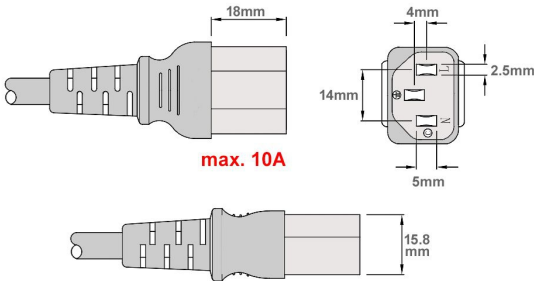

Power cord for Continental Europe CEE 7/7 E+F to C13 1.5mm² 3m

Product number CK3-EU-030-G

Length 3000mm

Product description

Power cord for Europe (e.g. Germany and France), 3m, VDE, 3G x 1,5mm², CEE 7/7 E+F 90° angled, straight power plug (IEC), VDE, black

More images

C13

1,5mm²