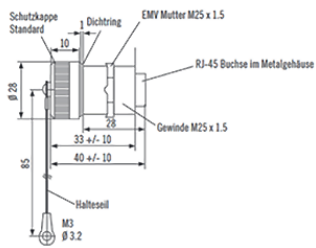

Mountable RJ45 panel adapter with screw cap IP67

Product number K-588

Product description

Mountable RJ-45 adapter with screw cap, IP67, e.g. for for ethernet or ISDN, metal body, RJ45 female/female (Ethercon Feedthrough), M25, colour: silver

More images

Frontplatten bis 8 mm

Frontplattenausschnitt