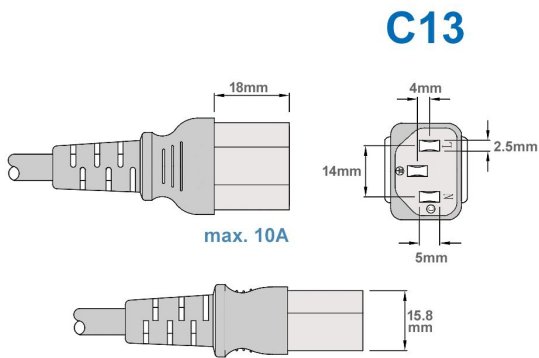

# Power cord for Continental Europe CEE 7/7 E+F 90° to C13 180cm

**Product number** CK3-EU-018

**Length** 1800mm

## Product description

Power cord for Europe (e.g. Germany and France), 1.8m, VDE, 3G x 0,75mm<sup>2</sup>, CEE 7/7 E+F 90° angled, straight power plug (IEC), black

---

More images

C13

Vive la France

C13