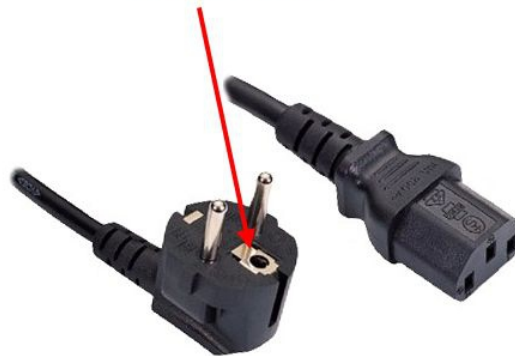

# Power cord for Continental Europe CEE 7/7 E+F 90° to C13 180cm

**Product number** CK3-EU-018

**Length** 1800mm

## Product description

Power cord for Europe (e.g. Germany and France), 1.8m, VDE, 3G x 0,75mm<sup>2</sup>, CEE 7/7 E+F 90° angled, straight power plug (IEC), black

---

More images

C13

Vive la France

C13