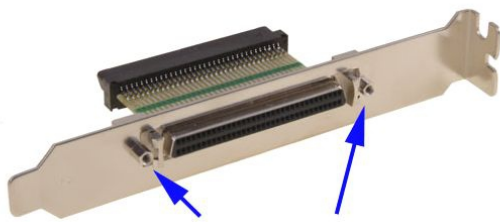

SCSI mounting bracket HDDB68 female SCREW

Product number SAI-06

Product description

SCSI / LVD mounting bracket (internal/external adapter for PC slot), HD-DB68 female/female, for SCSI cables with screws, compatible LVD, U160, U320, WIDE SCSI, HVD

Key Features

- slot adapter for LVD, U160, U320 and Wide SCSI
- for SCSI IN/OUT
- HPDB68 female internal
- HPDB68 female external
- for SCSI cables with screws
- connection 1:1 every pin

More images

Schraubgewinde extern
for screws
pour les vis