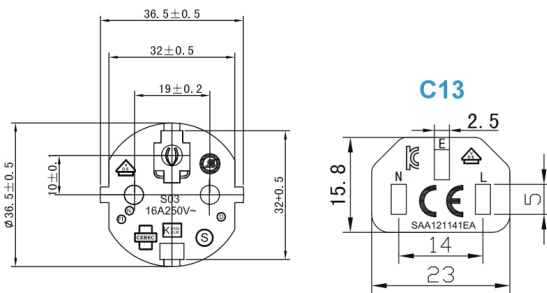

More images