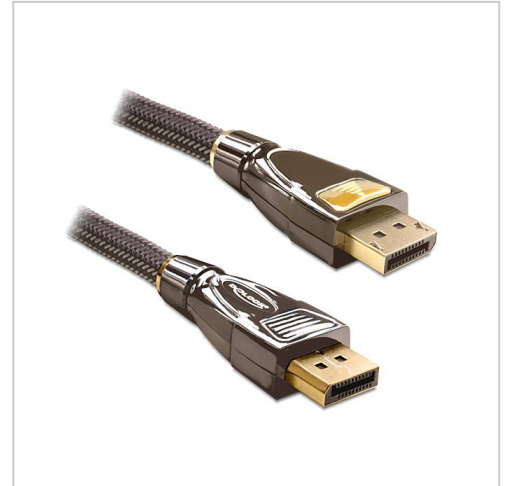

# DisplayPort 1.2 cable PREMIUM quality 2m

**Product number** CDIS-HQ-02

**Length** 2000mm

## Product description

DisplayPort cable, 2m, PREMIUM quality, metall plugs with latch function, gold plated contacts, nylon coated, double shielded, max. 21,6 Gb/s, 4K ready, meets DP 1.2 specification